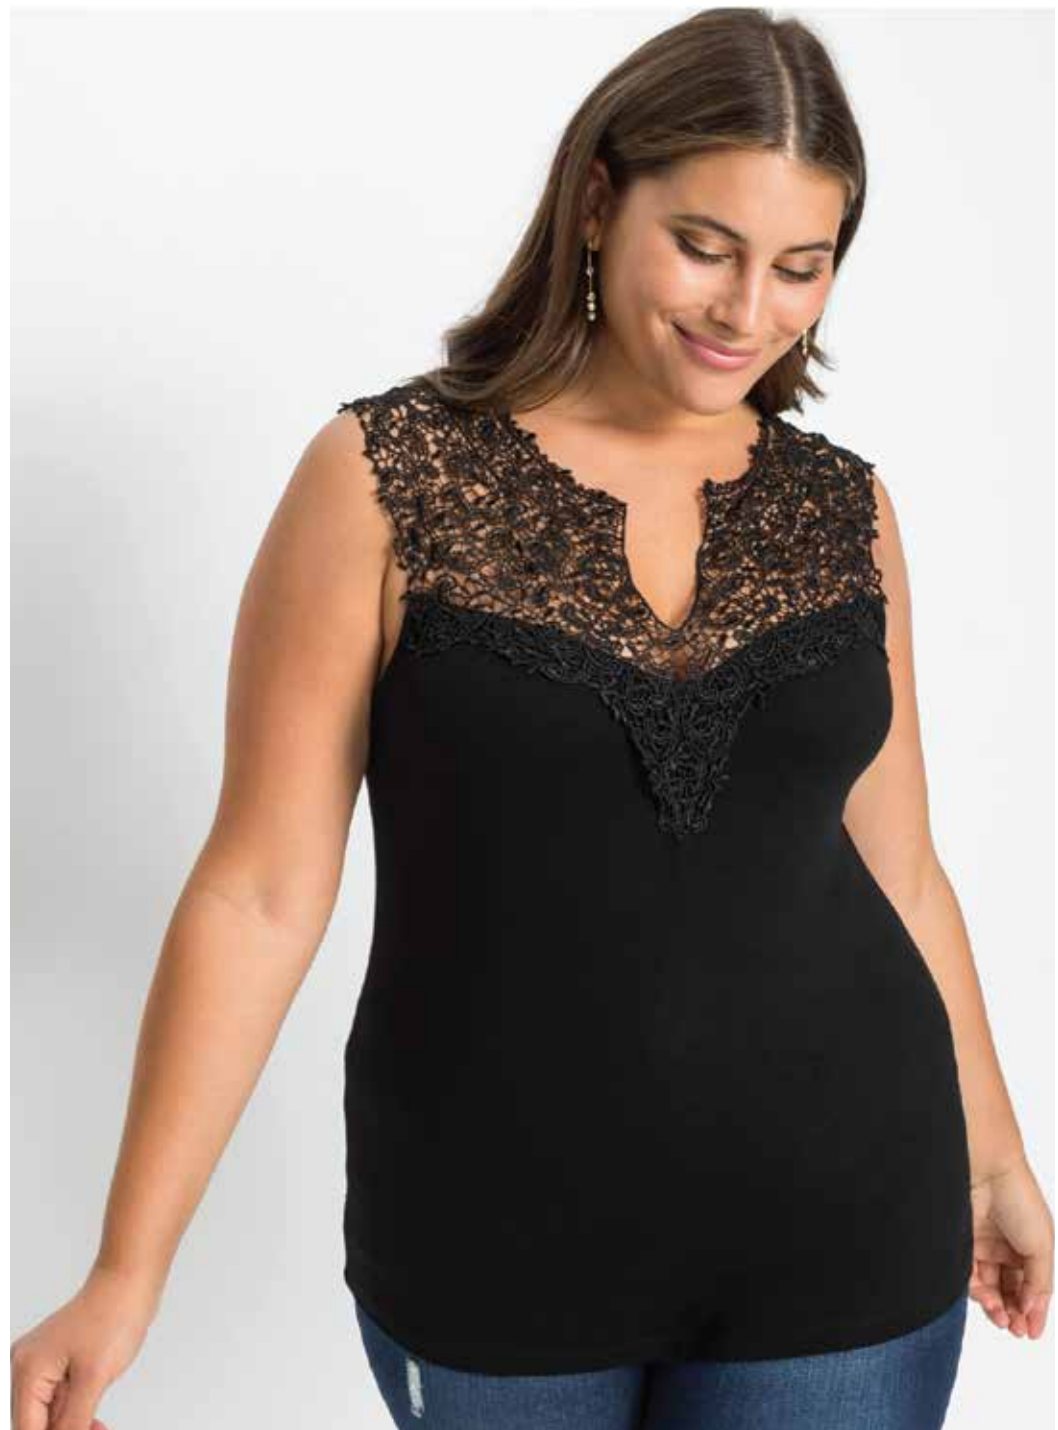

KPL - 1111 Sleeveless Top With Crochet Lace